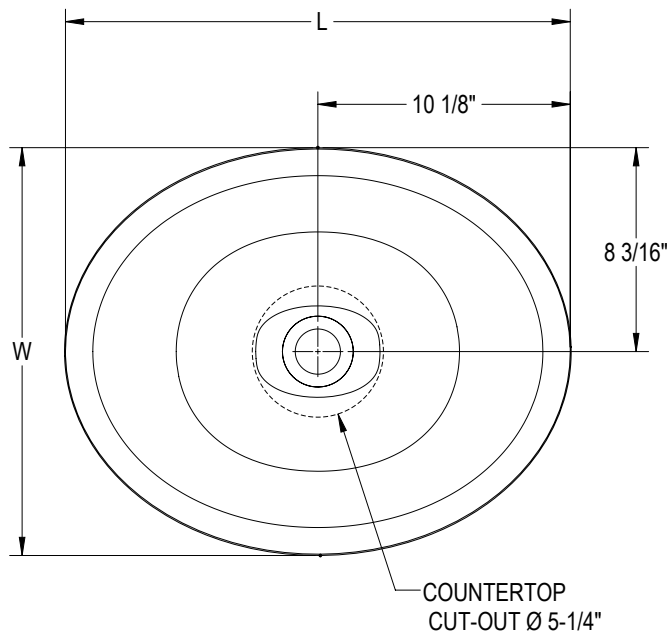

Rosalia™ Technical Specifications

Letter	Description	Above Counter Bathroom Sink
L	Outer Length	20-1/4" (514.35 mm)
W	Outer Width	16-5/16" (414.33 mm)
H	Overall Height	7-1/16" (179.3 mm)
-	Drain Hole	1-7/8" (47.625 mm)
-	Bowl Depth	6-7/16" (163-51 mm)
-	Faucet Hole	N/A
-	With Overflow	No
-	Bowl Configuration	Single
-	Installation	Vessel
-	Template / Cut-Out	No / 5-1/4" (133.3 mm)
-	Compliance Certification	CSA B45.5-11/APMO Z124-2011

Key Dimensions

NOTES

Install this product according to the installation instructions.

The counter top manufacturer must use the cut-out template provided with the product. Jacuzzi is not responsible for cut-out errors.