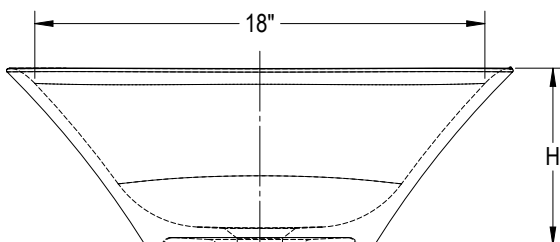

©2017 Jacuzzi Luxury Bath • For additional information call Customer Service 800-288-4002 • www.jacuzzi.com/baths/
Refer to installation instructions included with fixture before beginning installation. Please confirm product availability and specifications before commencing with any installation work.
PRODUCT SPECIFICATIONS AND AVAILABILITY ARE SUBJECT TO CHANGE WITHOUT NOTICE.